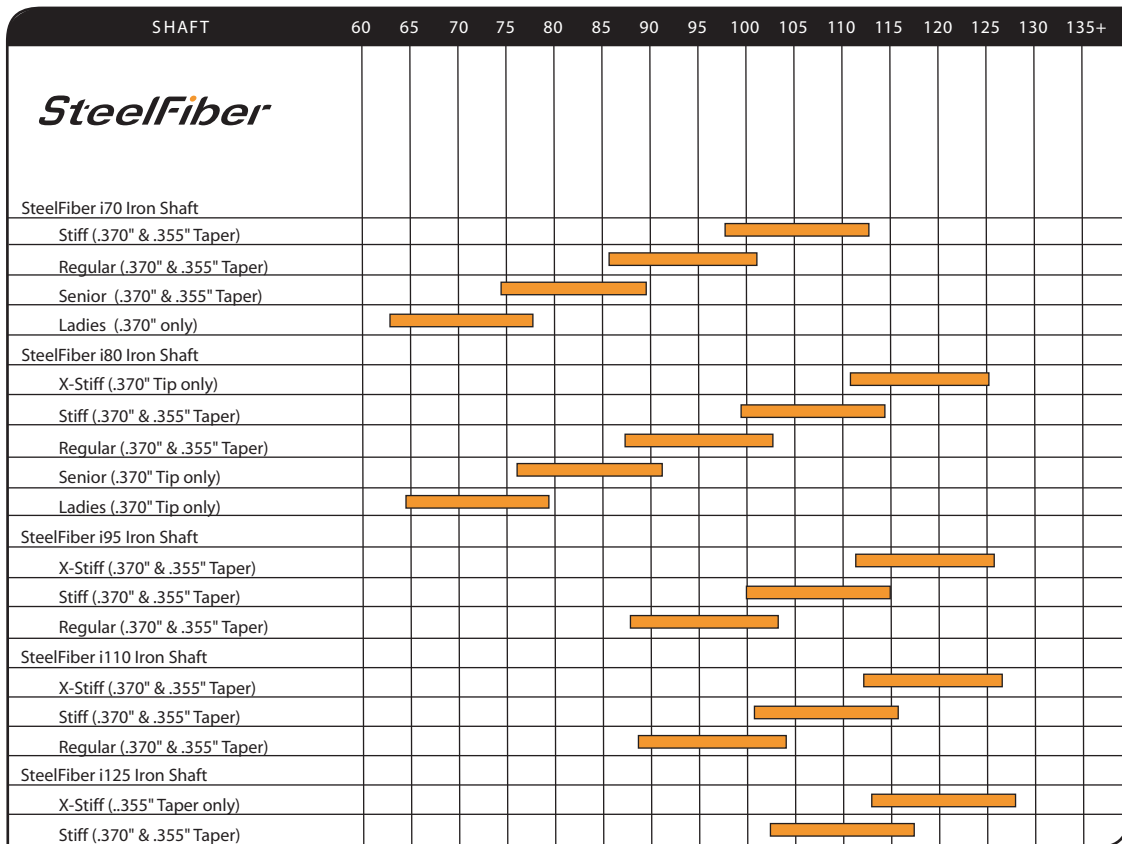

SteelFiber

Suggested Driver Swing Speeds (mph)*

*Swing speeds are suggestions only. Actual flex choice may vary.
Please consult one of our Dealers/Clubfitters for proper fitting recommendations.