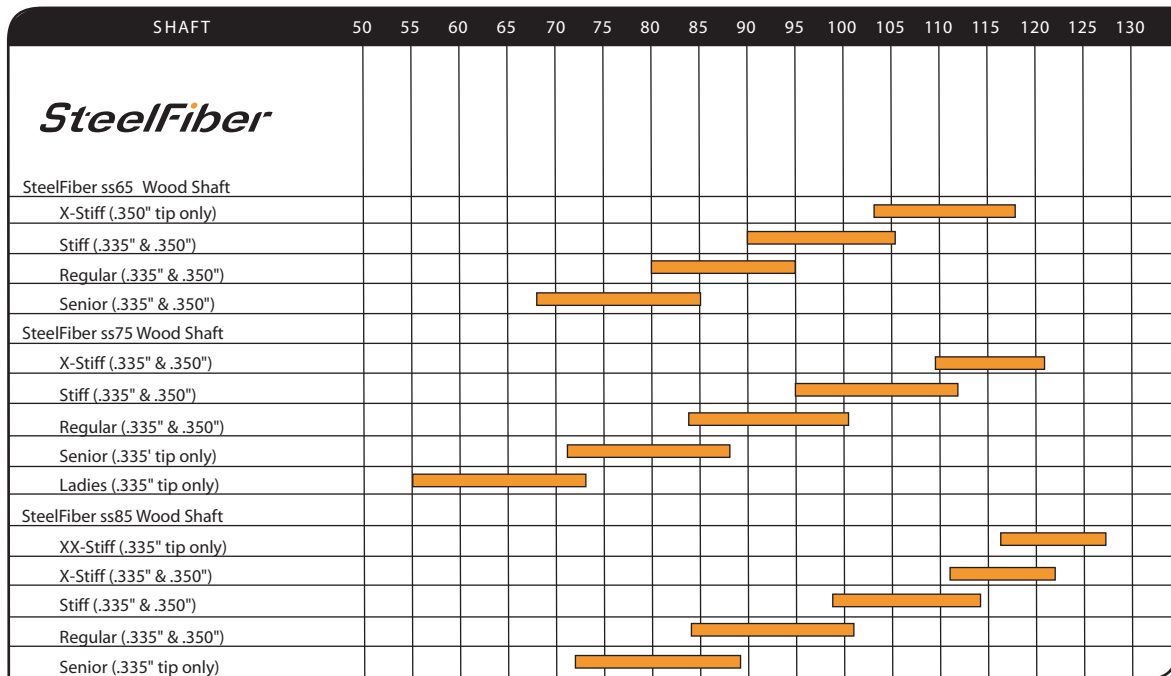

SteelFiber

Suggested Driver Swing Speeds (mph)*

*Swing speeds are suggestions only. Actual flex choice may vary.
Please consult one of our Dealers/Clubfitters for proper fitting recommendations.